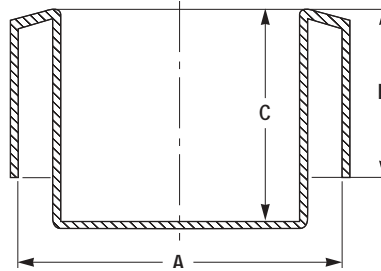

It's no longer necessary to utilize those hard-to-use metal bevel-edge protectors. All you do is slip these protectors over the beveled edge of pipe for instant protection. No secondary procedures necessary.

Specifications

- *Material: High-Density Polyethylene*
- *Color: Black*

- *Call or e-mail Caps'n Plugs for quote and delivery.*

Part Number	Nominal Pipe Size (inches)	Dimensions						Standard Package	
		A		B		C		Pieces	Lbs.
		in	mm	in	mm	in	mm		
EP 250-8	8	8.625	219.1	2.36	60.0	3.54	90.0	20	12
EP 250-10	10	10.750	273.1	3.62	92.0	3.54	90.0	20	19
EP 250-12	12	12.750	323.9	3.54	90.0	3.54	90.0	9	13
EP 250-12A	12	12.750	323.9	3.62	92.0	3.54	90.0	9	13
EP 250-14	14	14.000	355.6	3.62	92.0	3.54	90.0	12	16
EP 250-16	16	16.000	406.4	3.74	95.0	3.54	90.0	15	20
EP 250-18	18	18.000	457.2	3.74	95.0	3.62	92.0	15	25
EP 250-20	20	20.000	508.0	3.74	95.0	3.62	92.0	20	36
EP 250-24	24	24.000	609.6	4.61	117.0	4.49	114.0	6	19