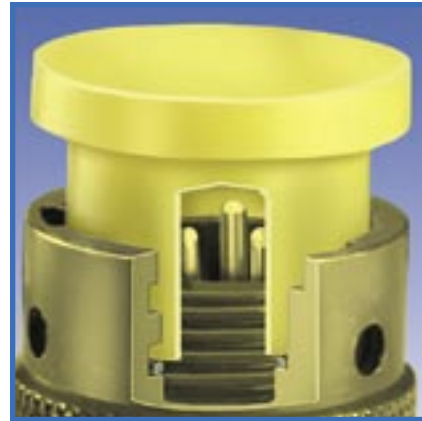

electrical connector plugs **MS SERIES**

Designed to protect electrical connectors from dust, damage and moisture. Flanged end makes for easy removal from hard-to-reach areas.

Specifications

- Material: Low-Density Polyethylene
- Optional Material: Static Dissipative (Pink) or Conductive (Black). See www.capsnplugs.com
- Colour: Yellow • Applicable Spec: **MS-90376**

non-threaded plugs

Part Number	Dash No.	Dimensions								Standard Package	
		A		B		C		D		Pieces	Lbs.
		in	mm	in	mm	in	mm	in	mm		
MS 8Y	-8Y	.483	12.27	.413	10.49	.62	15.75	.67	17.02	10000	20
MS 10Y	-10Y	.595	15.11	.530	13.46	.62	15.75	.75	19.05	7000	17
MS 12Y	-12Y	.715	18.16	.655	16.64	.62	15.75	.86	21.84	5000	14
MS 14Y	-14Y	.845	21.46	.785	19.94	.62	15.75	1.03	26.16	4500	18
MS 16Y	-16Y	.963	24.46	.893	22.68	.62	15.75	1.12	28.45	3500	16
MS 18Y	-18Y	1.088	27.64	1.028	26.11	.62	15.75	1.25	31.75	3000	16
MS 20Y	-20Y	1.215	30.86	1.150	29.21	.62	15.75	1.40	35.56	2500	17
MS 22Y	-22Y	1.340	34.04	1.270	32.26	.62	15.75	1.50	38.10	2000	15
MS 24Y	-24Y	1.460	37.08	1.390	35.31	.62	15.75	1.64	41.66	1500	14
MS 25Y	-25Y	1.580	40.13	1.540	39.12	.62	15.75	1.81	45.97	1500	14
MS 28Y	-28Y	1.718	43.64	1.648	41.86	.62	15.75	1.88	47.75	1000	11
MS 32Y	-32Y	1.970	50.04	1.890	48.01	.62	15.75	2.12	53.85	500	7
MS 36Y	-36Y	2.210	56.13	2.140	54.36	.62	15.75	2.34	59.44	500	7
MS 40Y	-40Y	2.450	62.23	2.380	60.45	.62	15.75	2.60	66.04	500	9
MS 44Y	-44Y	2.700	68.58	2.630	66.80	.62	15.75	2.88	73.15	500	10
MS 48Y	-48Y	2.950	74.93	2.880	73.15	.62	15.75	3.12	79.25	500	11